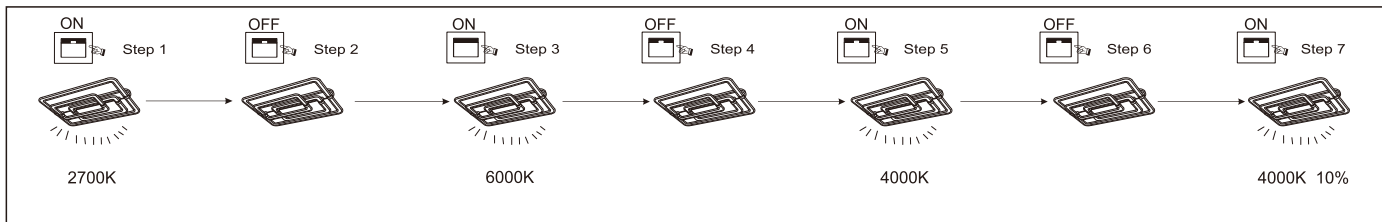

- memory function
- 4000 K **3** LIGHT STEPS 6000 K 2700K
- 2700K-6000K
- night light
- dimmable
- colour fixing
- incl.
- many light steps
- many steps

4000K 10% → 2700K
4000K ← 6000K

Frequency Bandwidth	Maximal radiation transmitting power
2410-2475MHz	-0.7dBm

80W LED DC 43.5V
220-240V~ 50/60Hz

GLOBO Handels GmbH
Gewerbestr. 3
A-9184 Sankt Peter
AUSTRIA