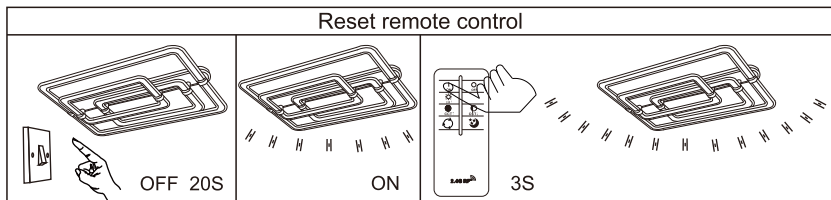

- memory function
- 4000 K **3** LIGHT STEPS 6000 K 2700K
- 2700K-6000K
- night light
- dimmable
- colour fixing
- incl.
- many light steps
- many steps

4000K 10% → 2700K
4000K ← 6000K

Frequency Bandwidth	Maximal radiation transmitting power
2410-2475MHz	-0.7dBm

80W LED DC 43.5V
220-240V~ 50/60Hz

GLOBO Handels GmbH
Gewerbestr. 3
A-9184 Sankt Peter
AUSTRIA