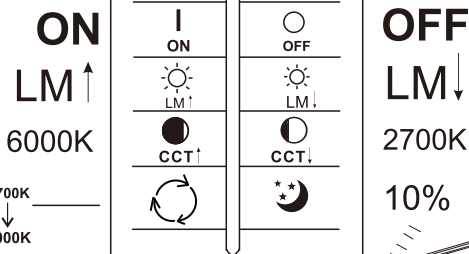

**B**

## 48447-80

- memory function
- 4000 K **3** LIGHT STEPS 6000 K 2700K
- 2700K-6000K
- night light
- dimmable
- colour fixing
- incl.
- many light steps
- many steps

4000K 10% → 2700K  
 4000K ← 6000K

Frequency Bandwidth	Maximal radiation transmitting power
2410-2475MHz	-0.7dBm